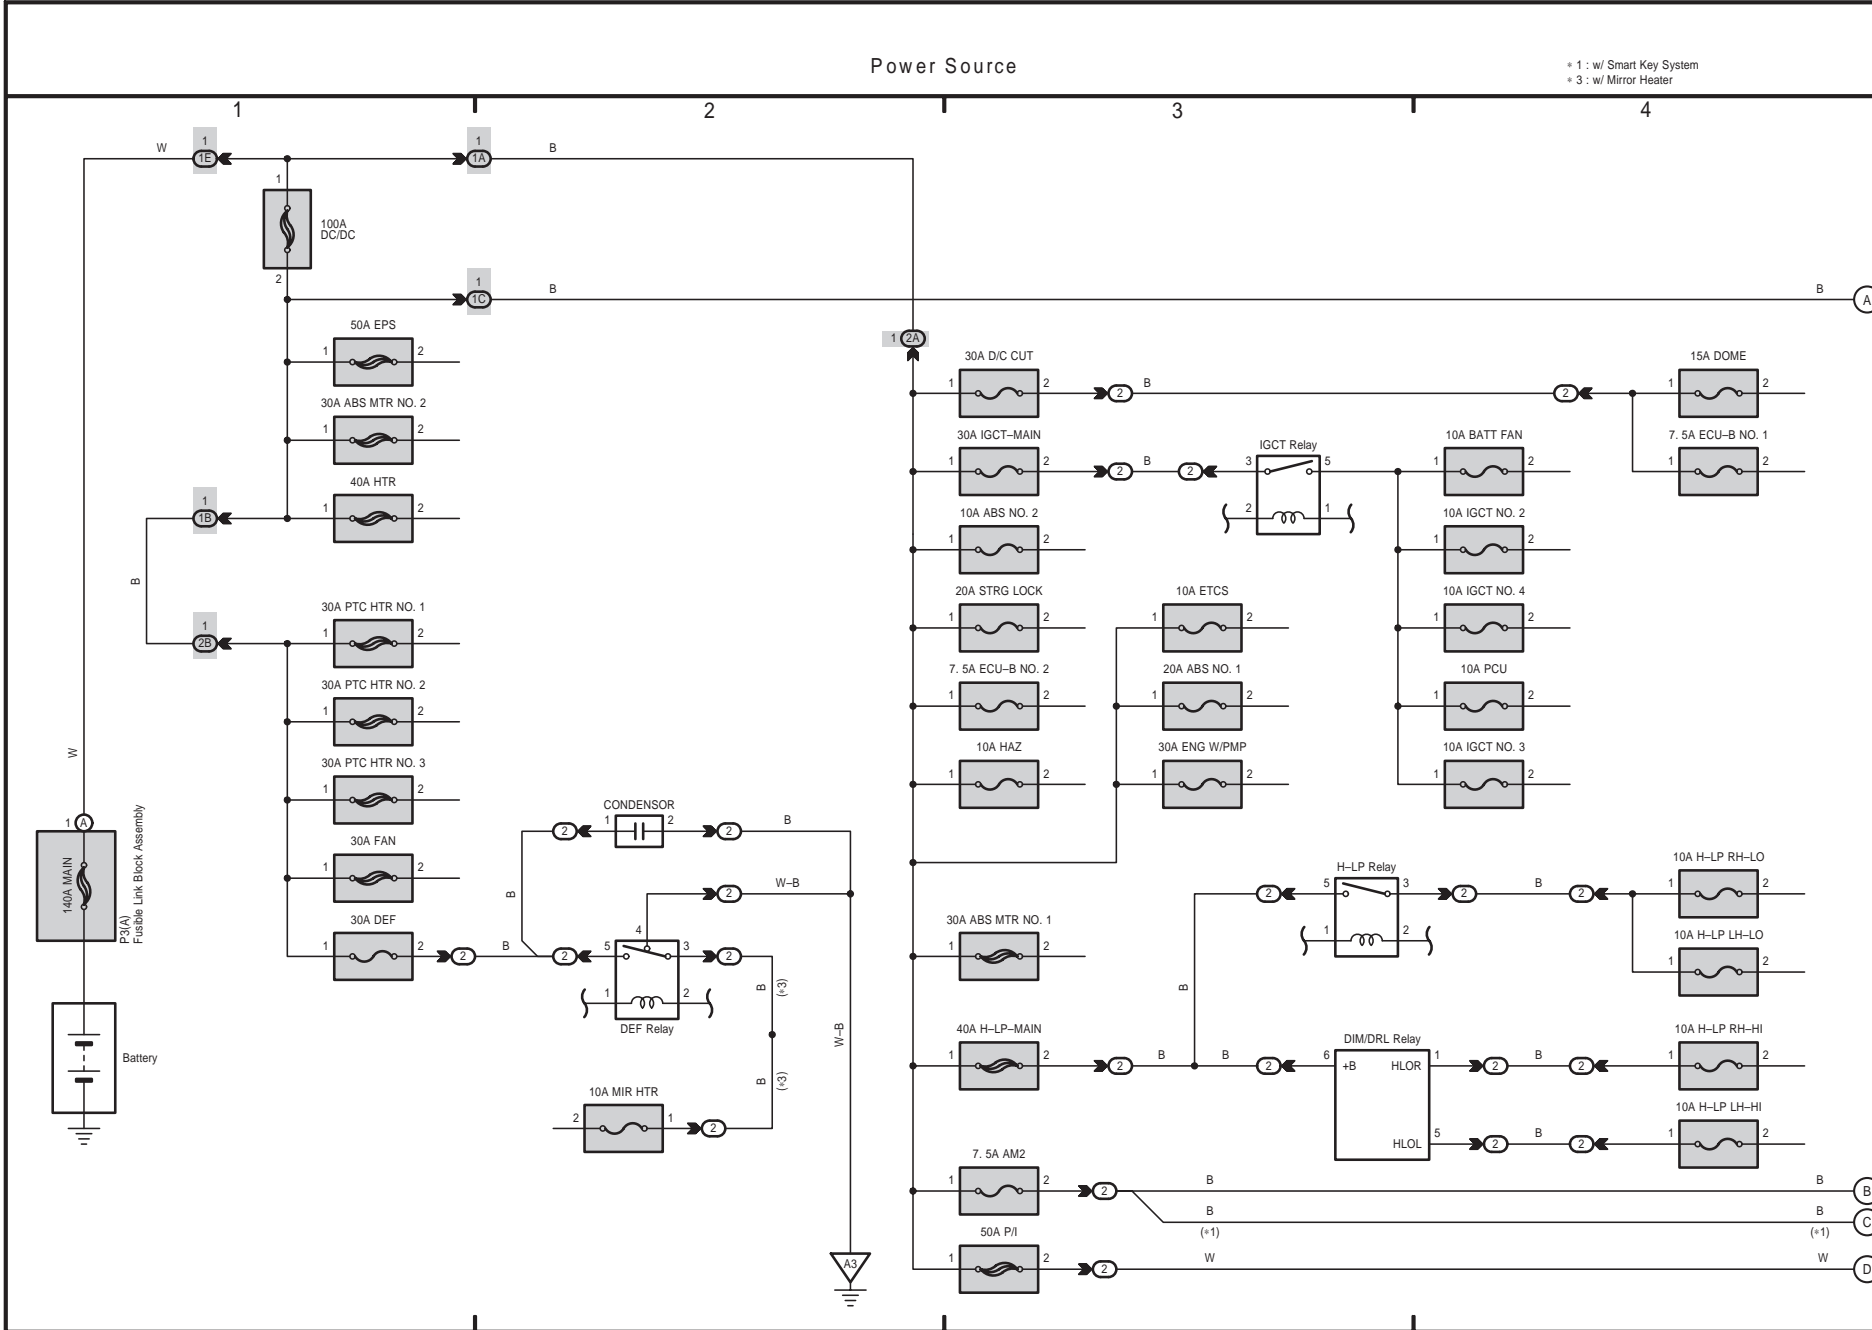

PRIUS C (EM19C0U)

M OVERALL ELECTRICAL WIRING DIAGRAM

PRIUS C (EM19C0U)

1 PRIUS C (Cont' d)

Power Source

* 1 : w/ Smart Key System
 * 2 : w/o Smart Key System