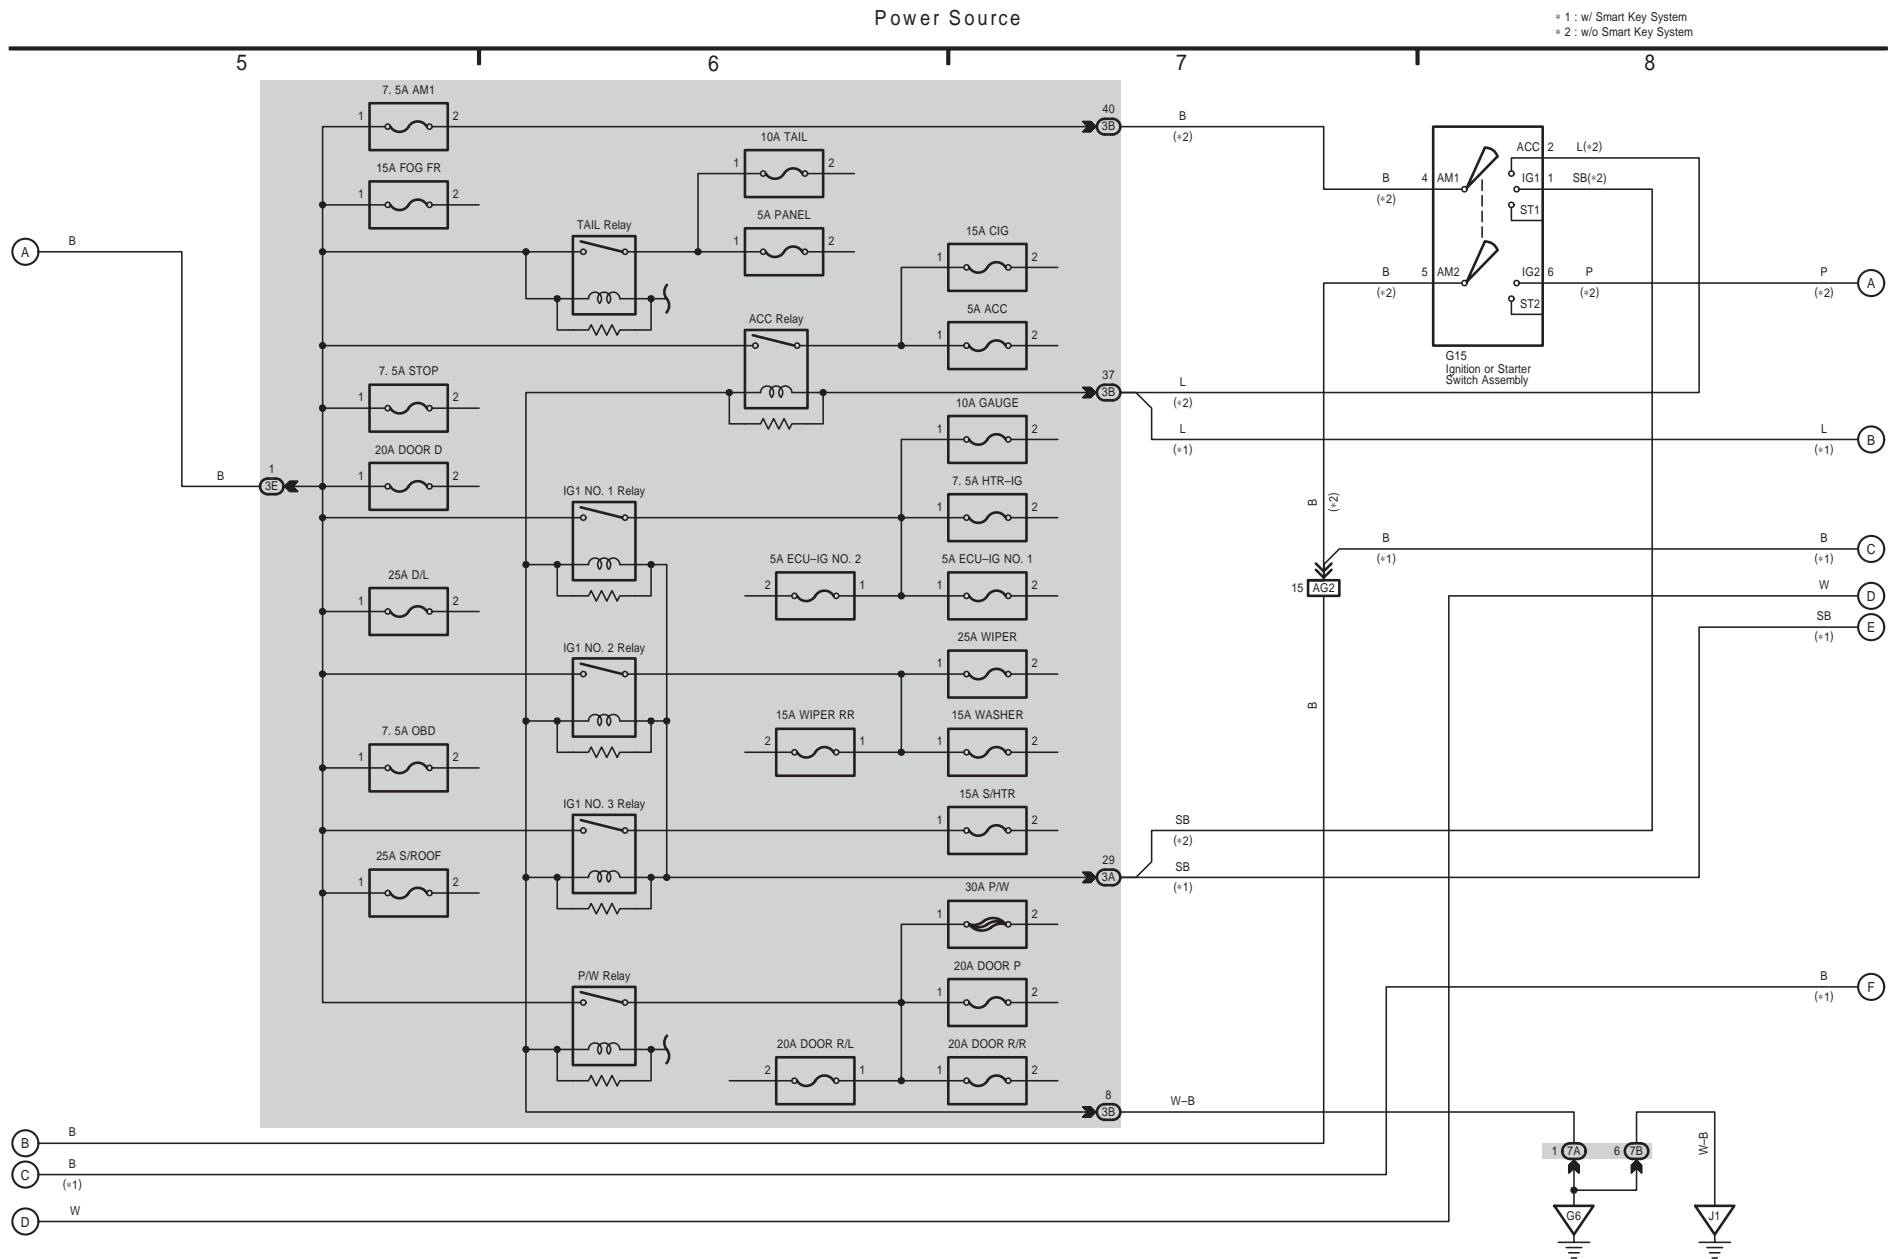

PRIUS C (EM19C0U)

M OVERALL ELECTRICAL WIRING DIAGRAM

PRIUS C (EM19C0U)

1 PRIUS C (Cont' d)

Power Source

* 1 : w/ Smart Key System
 * 2 : w/o Smart Key System